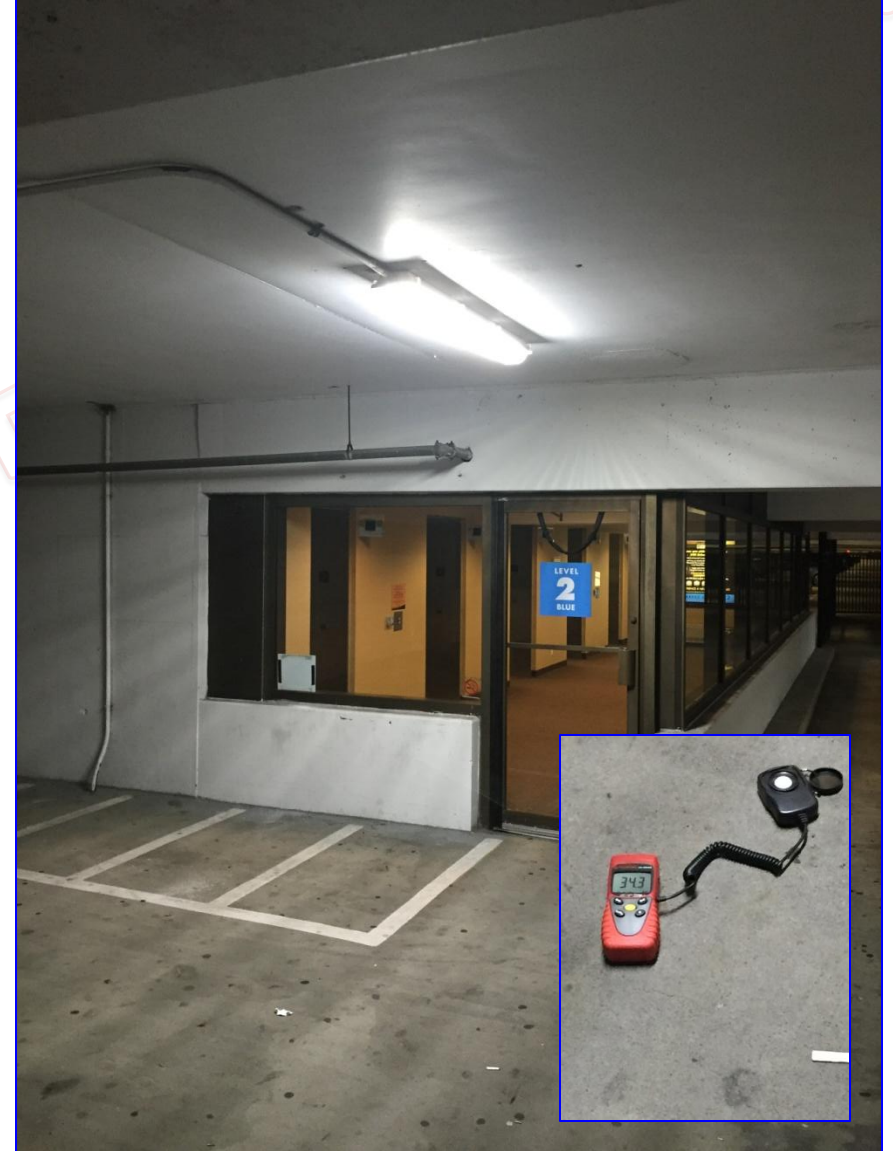

RIGHT

160312v2