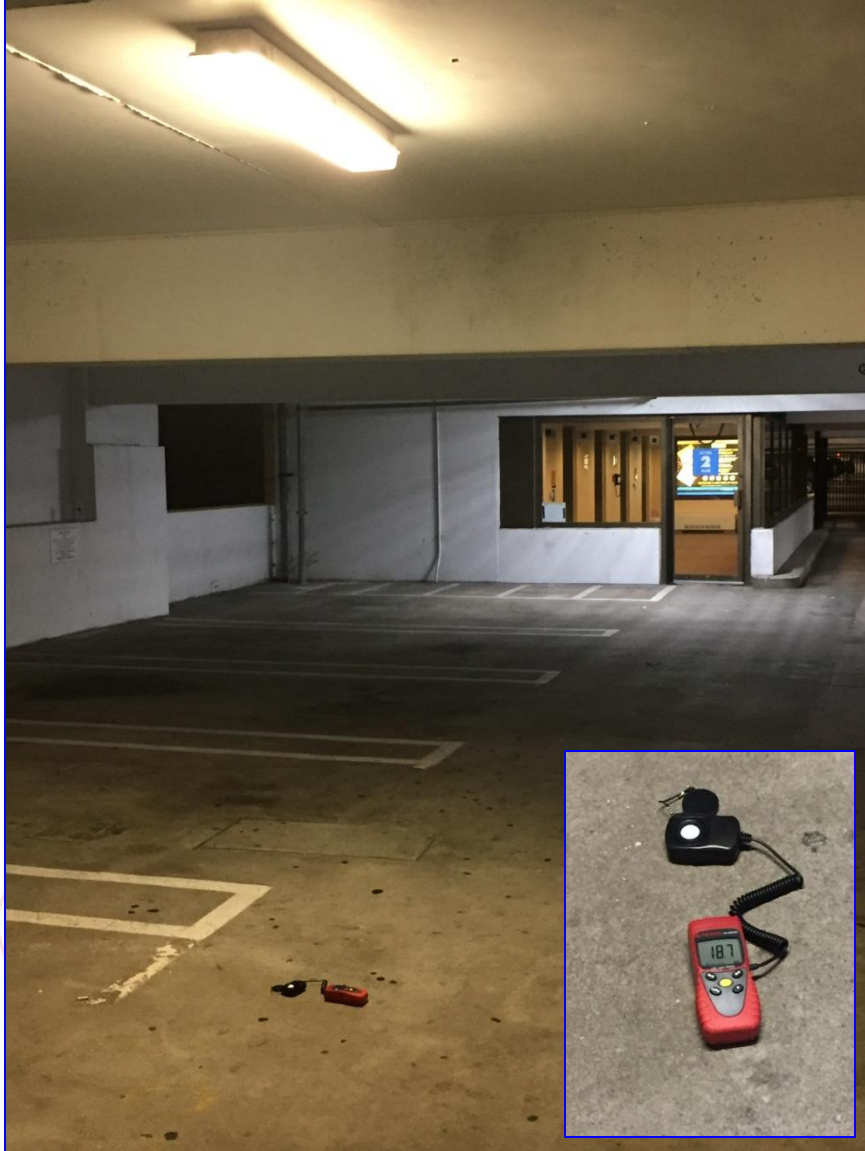

RIGHT

160312v2