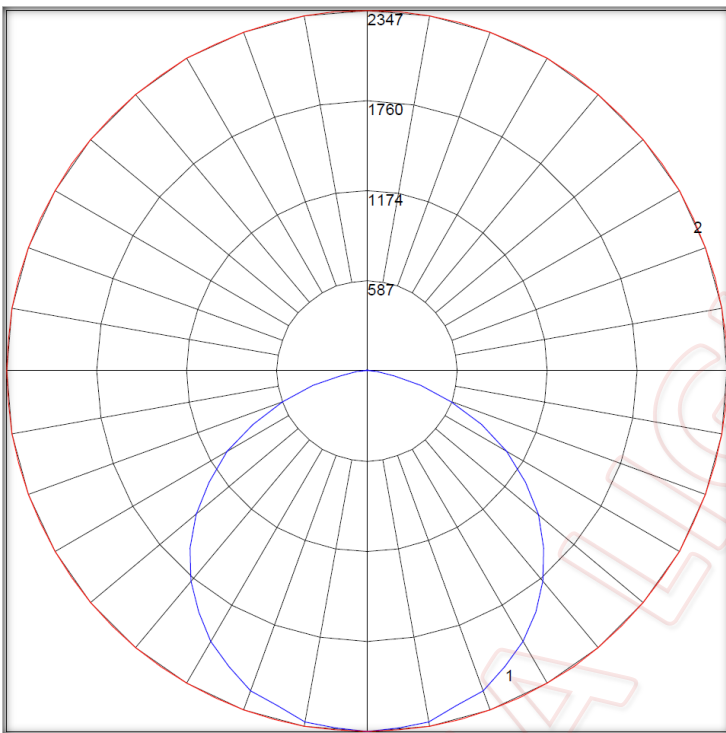

Model	Product	Power	Equivalent
VPL-4FT-40W-50K	LED Parking Garage Luminaire 4ft. 40W 5000K	40W Typ.	2 x F49T5 (4ft. 49W ea.)
Input Voltage	Power Factor / THD	Efficacy	Flux
120-277Vac ~50/60Hz	P.F. ≈ 0.99 THD ≈ 9~12%	~135 lm/W	5,600 Lumen
Color Rendering	Color Temperature	Beam Angle	Life
CRI ≈ 85	CCT 5000K ±10%	~90°	50,000 Hours (L₇₀ B₅₀) T_[A] 25°C Max.