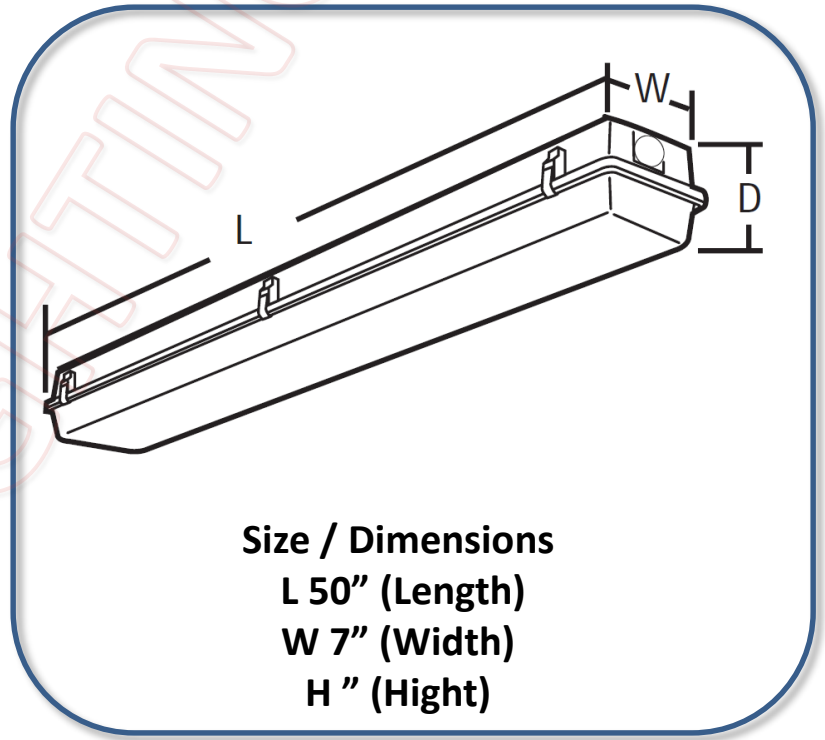

Model	Product	Power	Equivalent
VPL-4FT-40W-50K	LED Parking Garage Luminaire 4ft. 40W 5000K	40W Typ.	2 x F49T5 (4ft. 49W ea.)
Input Voltage	Power Factor / THD	Efficacy	Flux
120-277Vac ~50/60Hz	P.F. ≈ 0.99 THD ≈ 9~12%	~135 lm/W	5,600 Lumen
Color Rendering	Color Temperature	Beam Angle	Life
CRI ≈ 85	CCT 5000K ±10%	~90°	50,000 Hours (L₇₀ B₅₀) T_[A] 25°C Max.