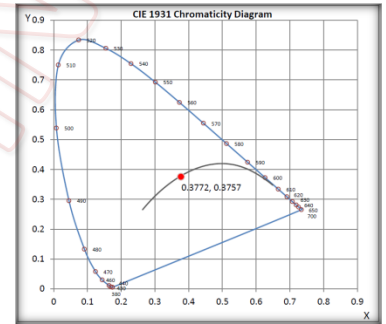

Model	Product	Power	Equivalent
VPL-4FT-40W-50K	LED Parking Garage Luminaire 4ft. 40W 5000K	40W Typ.	2 x F49T5 (4ft. 49W ea.)
Input Voltage	Power Factor / THD	Efficacy	Flux
120-277Vac ~50/60Hz	P.F. ≈ 0.99 THD ≈ 9~12%	~135 lm/W	5,600 Lumen
Color Rendering	Color Temperature	Beam Angle	Life
CRI ≈ 85	CCT 5000K ±10%	~90°	50,000 Hours (L₇₀ B₅₀) T_[A] 25°C Max.