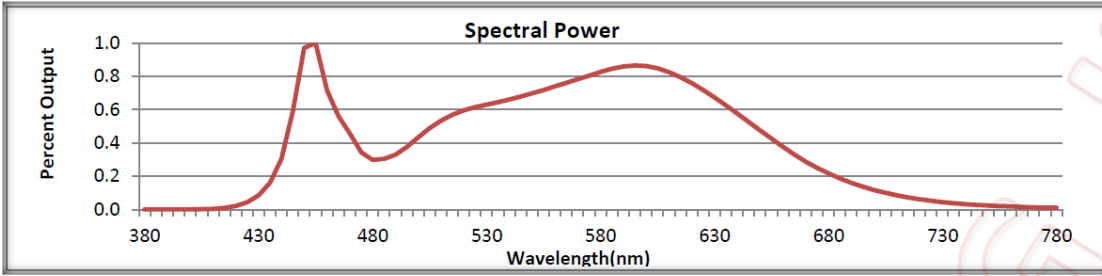

Model	Product	Power	Equivalent
VPL-4FT-40W-50K	LED Parking Garage Luminaire 4ft. 40W 5000K	40W Typ.	2 x F49T5 (4ft. 49W ea.)
Input Voltage	Power Factor / THD	Efficacy	Flux
120-277Vac ~50/60Hz	P.F. ≈ 0.99 THD ≈ 9~12%	~135 lm/W	5,600 Lumen
Color Rendering	Color Temperature	Beam Angle	Life
CRI ≈ 85	CCT 5000K ±10%	~90°	50,000 Hours (L₇₀ B₅₀) T_[A] 25°C Max.