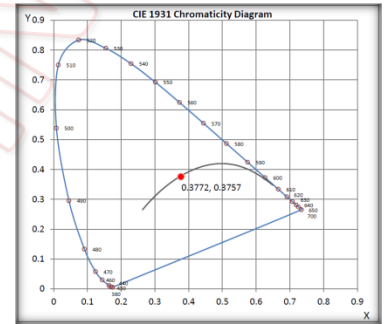

Model	Product	Power	Flux	Equivalent *
VPL-4FT-50W-55K	LED Vapor Tight Fixture 4ft. 50W 5500K	50W	7,000 Lumen	2 x F54T5HO (4ft. 54W ea.)

- 120-277Vac ~50/60Hz • Pigtail Wire • P.F. > 0.9 • THD < 20% • ~135 lm/W •
- "50K" = CCT 5000K ±10% • CRI ≈ 85 • (##) IP65 ≈ NEMA Enclosure Rating 4 •
- (*) Rated Life > 50,000 Hrs. (L₇₀ B₅₀) at T_[A] 25°C Max. •

4ft. Vapor Tight LED Fixture

Model	Product	Power	Equivalent
VPL-4FT-50W-50K	LED Parking Garage Luminaire 4ft. 50W 5000K	50W Typ.	2 x F54T5HO (4ft. 54W ea.)
Input Voltage	Power Factor / THD	Efficacy	Flux
120-277Vac ~50/60Hz	P.F. ≈ 0.99 THD ≈ 9~12%	~135 lm/W	7,000 Lumen
Color Rendering	Color Temperature	Beam Angle	Life
CRI ≈ 85	CCT 5000K ±10%	~90°	50,000 Hours (L ₇₀ B ₅₀) T _[A] 25°C Max.