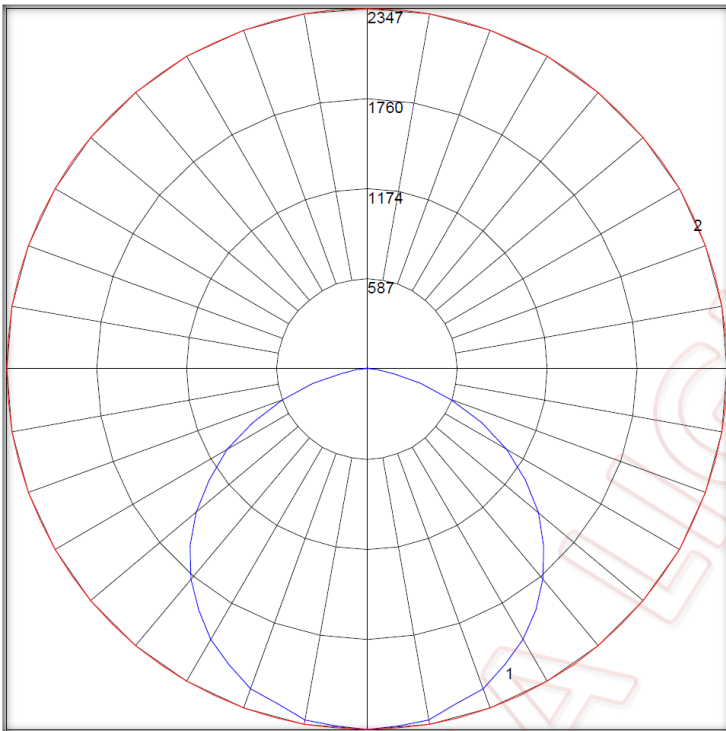

Model	Product	Power	Equivalent
VPL-4FT-50W-50K	LED Parking Garage Luminaire 4ft. 50W 5000K	50W Typ.	2 x F54T5HO (4ft. 54W ea.)
Input Voltage	Power Factor / THD	Efficacy	Flux
120-277Vac ~50/60Hz	P.F. ≈ 0.99 THD ≈ 9~12%	~135 lm/W	7,000 Lumen
Color Rendering	Color Temperature	Beam Angle	Life
CRI ≈ 85	CCT 5000K ±10%	~90°	50,000 Hours (L₇₀ B₅₀) T_[A] 25°C Max.