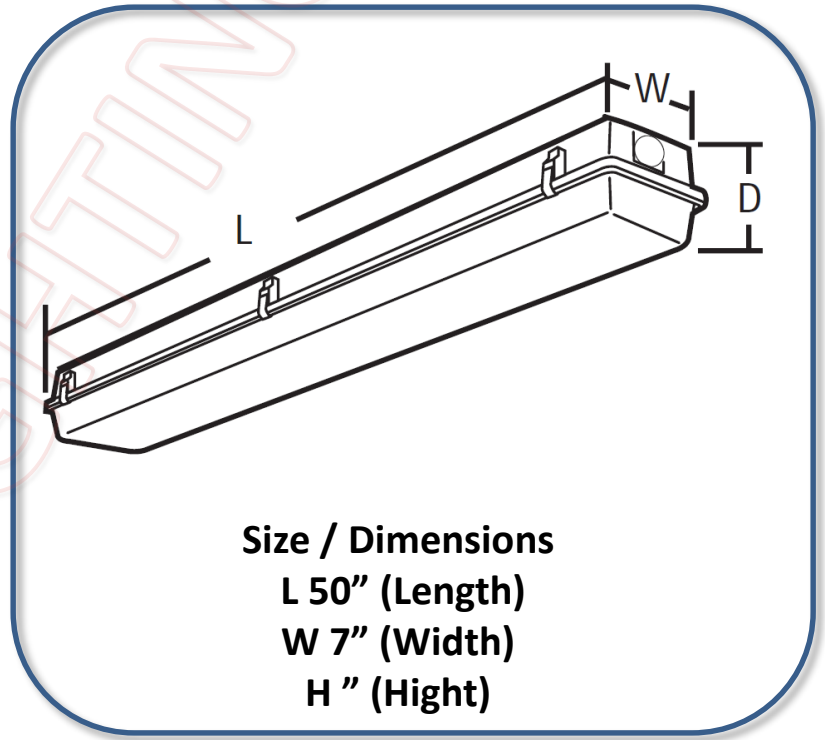

Model	Product	Power	Flux	Equivalent *
VPL-4FT-50W-55K	LED Vapor Tight Fixture 4ft. 50W 5500K	50W	7,000 Lumen	2 x F54T5HO (4ft. 54W ea.)

- 120-277Vac ~50/60Hz • Pigtail Wire • P.F. > 0.9 • THD < 20% • ~135 lm/W •
- "50K" = CCT 5000K ±10% • CRI ≈ 85 • (##) IP65 ≈ NEMA Enclosure Rating 4 •
- (*) Rated Life > 50,000 Hrs. (L₇₀ B₅₀) at T_[A] 25°C Max. •

4ft. Vapor Tight LED Fixture

Model	Product	Power	Equivalent
VPL-4FT-50W-50K	LED Parking Garage Luminaire 4ft. 50W 5000K	50W Typ.	2 x F54T5HO (4ft. 54W ea.)
Input Voltage	Power Factor / THD	Efficacy	Flux
120-277Vac ~50/60Hz	P.F. ≈ 0.99 THD ≈ 9~12%	~135 lm/W	7,000 Lumen
Color Rendering	Color Temperature	Beam Angle	Life
CRI ≈ 85	CCT 5000K ±10%	~90°	50,000 Hours (L ₇₀ B ₅₀) T _[A] 25°C Max.