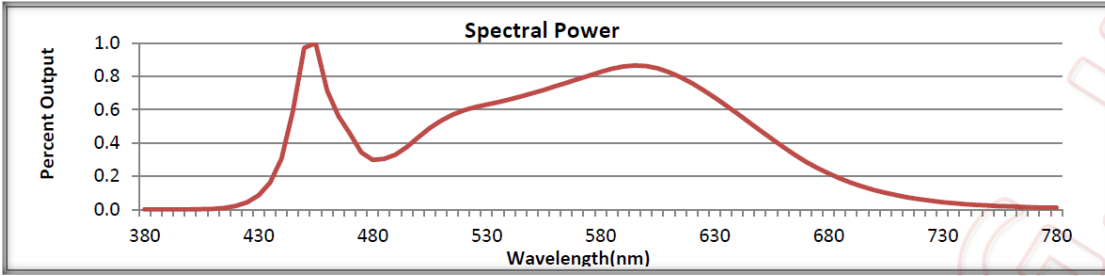

Model	Product	Power	Flux	Equivalent *
VPL-4FT-50W-55K	LED Vapor Tight Fixture 4ft. 50W 5500K	50W	7,000 Lumen	2 x F54T5HO (4ft. 54W ea.)

- 120-277Vac ~50/60Hz • Pigtail Wire • P.F. > 0.9 • THD < 20% • ~135 lm/W •
- "50K" = CCT 5000K ±10% • CRI ≈ 85 • (##) IP65 ≈ NEMA Enclosure Rating 4 •
- (*) Rated Life > 50,000 Hrs. (L₇₀ B₅₀) at T_[A] 25°C Max. •

4ft. Vapor Tight LED Fixture

Model	Product	Power	Equivalent
VPL-4FT-50W-50K	LED Parking Garage Luminaire 4ft. 50W 5000K	50W Typ.	2 x F54T5HO (4ft. 54W ea.)
Input Voltage	Power Factor / THD	Efficacy	Flux
120-277Vac ~50/60Hz	P.F. ≈ 0.99 THD ≈ 9~12%	~135 lm/W	7,000 Lumen
Color Rendering	Color Temperature	Beam Angle	Life
CRI ≈ 85	CCT 5000K ±10%	~90°	50,000 Hours (L ₇₀ B ₅₀) T _[A] 25°C Max.